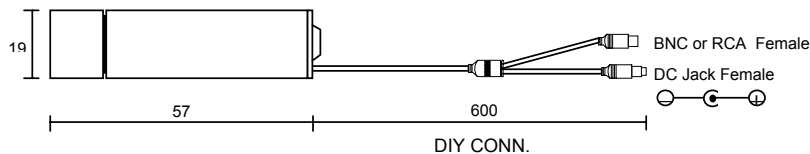

19B-W36

Waterproof B/W bullet camera

This unit is the worlds' smallest outdoor B/W bullet camera using a 1/3" CCD. Completely sealed metal housing provides it for outside or submergible applications. It features 420TV Lines of high resolution and 0.01 lux of excellent low light sensitivity. Easy to exchange the lens with a variety of angle of view by the user according to each application. It comes with a 1.2 M cable with a BNC or RCA connector for video and a DC jack for power attached. Under perfect picture quality, small size, strong metal structure and easy solution for installation, there is no need to look for other cameras in professional applications.

Specification

SPEC.	19B-W36
Imager	1/3" B/W CCD
Horizontal resolution	420 TV Lines
Picture element (pixels)	E:290k C:320k
Min.Illumination	0.01 Lux at F2.0
Synchronizing system	Internal
Scanning system	2:1 Interlaced
Video output	1Vp-p 75 ohm composite
S/N Ratio (AGC off)	More than 50 dB
Electronic iris (Auto)	1/50,1/60-1/100,000 sec.
Gamma correction	r = 0.45
Gain control	Automatic
Lens mount	Standard f=3.6(92')
	Option f=4.3(78')
	f=2.9(130')
	f=6.0(53')
	f=8.0(40')
	f=12 (28')
MTBF	80,000 hours
Power source	DC12V (Tolerance: 9V-15V)
Operating current	100mA w/regulated power in
Measurement	19mm(Dia) x 57mm(L)
Weight(Approx.g)	250

Dimensions and Connection (Unit : mm)